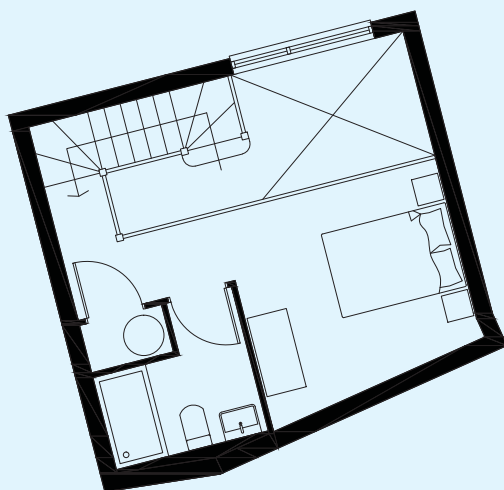

Unit 04

2 bedroom duplex apartment

Kitchen/Living 4.4m x 4m

Bedroom 1 (Downstairs) 3.4m x 3.2m

Bedroom 2 2.7m x 3.3m