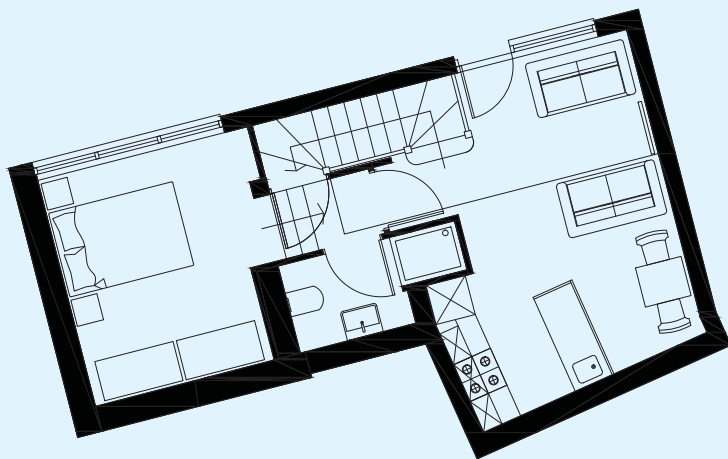

Unit 04

2 bedroom duplex apartment

Kitchen/Living 4.4m x 4m

Bedroom 1 (Downstairs) 3.4m x 3.2m

Bedroom 2 2.7m x 3.3m