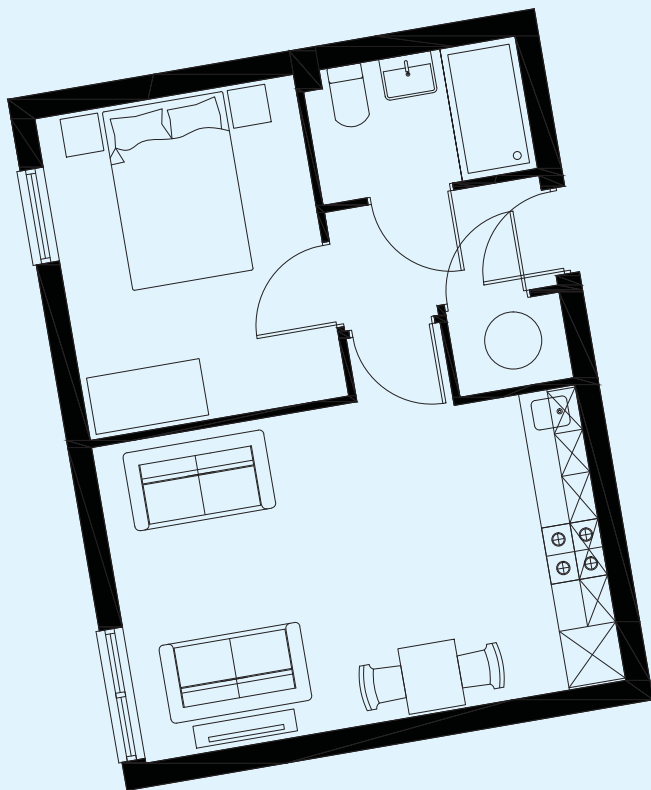

# Unit 19, 30, 40

1 bedroom apartment

*Kitchen / Living*

5.1m x 3.2m

*Bedroom*

2.8m x 3.4m