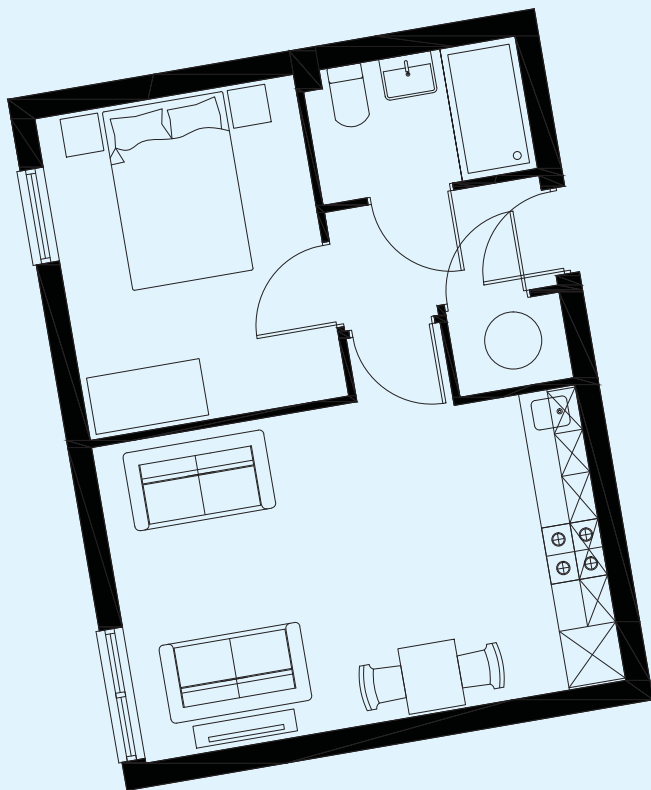

Unit 19, 30, 40

1 bedroom apartment

Kitchen / Living

5.1m x 3.2m

Bedroom

2.8m x 3.4m