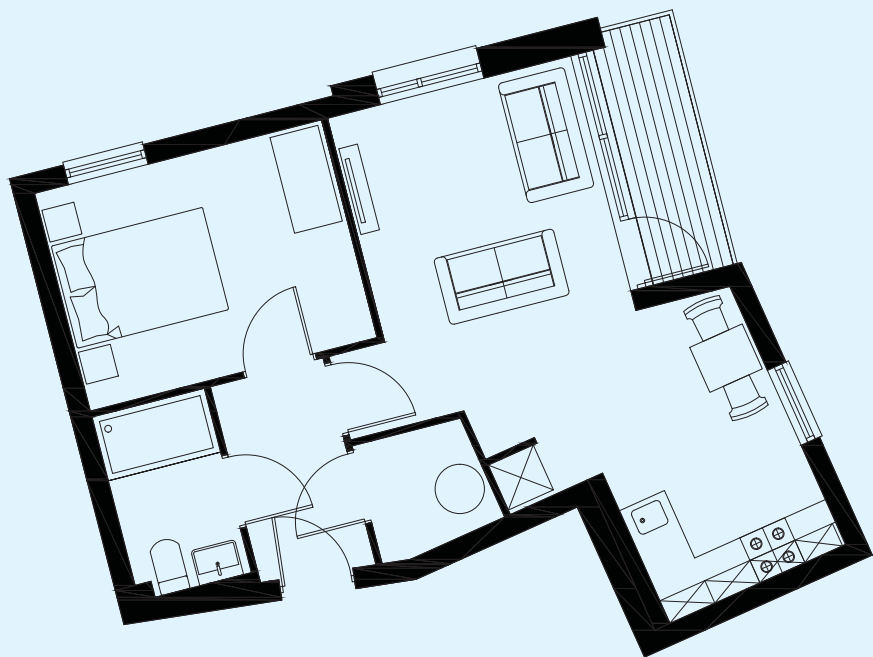

Unit 16, 27, 37

1 bedroom apartment with balcony

Kitchen 2.6m x 3.4m

Living 3m x 3.2m

Bedroom 2.7m x 3.6m